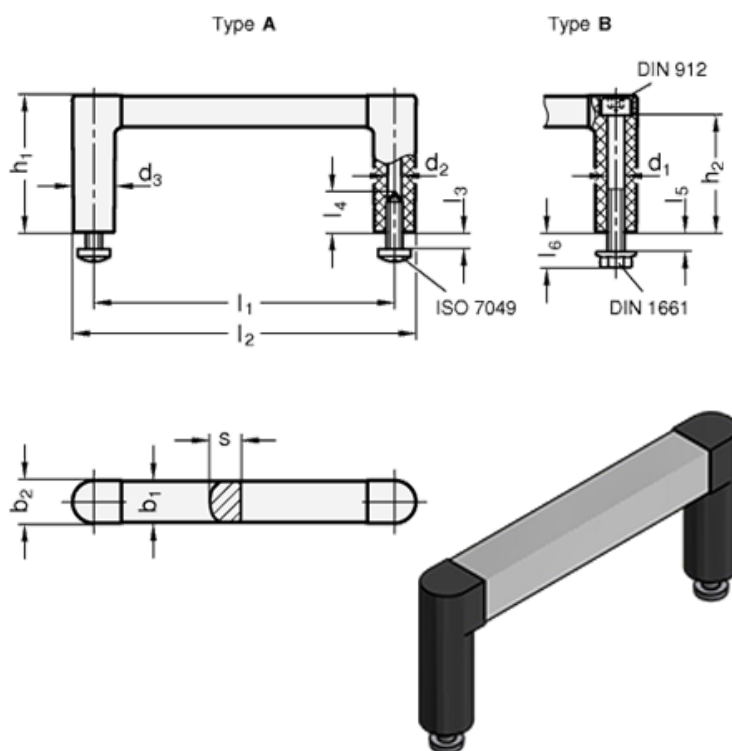

Data Sheet

Article number: 2042312180AESS

Description: E+G Handle GN 423-12-180-A-ESS
- ESS black / black, matte finish

Measures

b1 = 12	l2	= 192.5
b2 = 12.5	l3 Max.	= 5
d1 = -	l4 Min.	= 14
d2 = 4.3	l5 Max.	= 5
d3 = 12.5	l6	= 10.5
h1 = 40	s	= 9
h2 = 34.5	Weight (g)	= 50
l1 = 180		